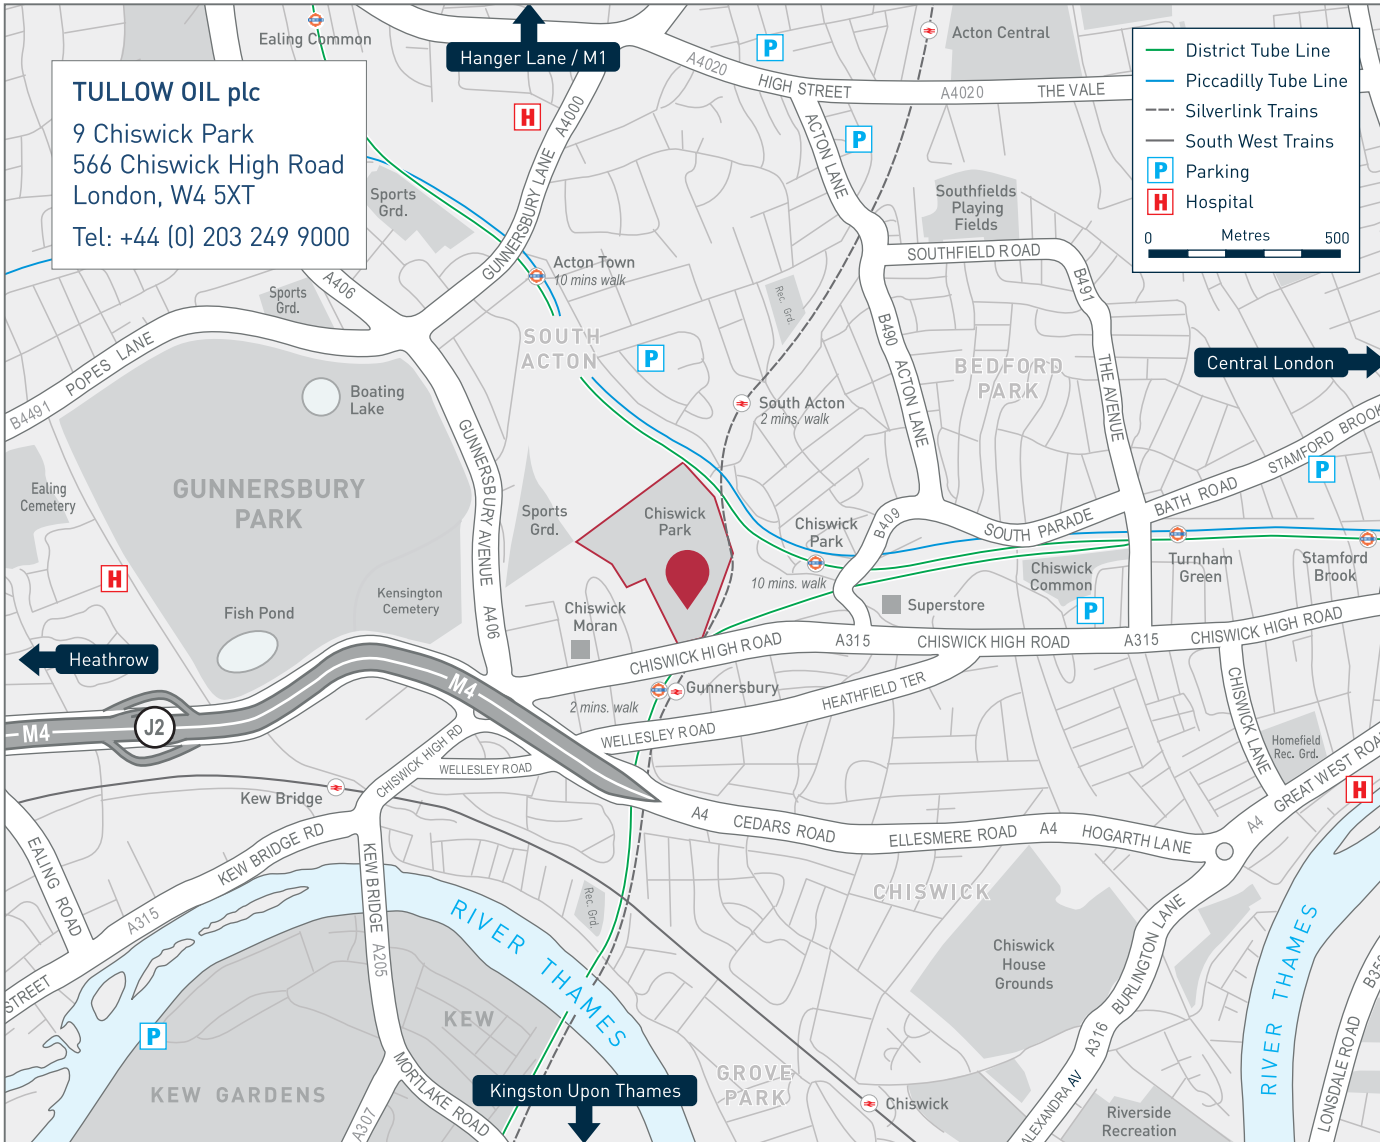

LONDON OFFICE LOCATION MAP

Tullow's office is located five miles from central London and eight miles from Heathrow, less than half a mile from the Chiswick roundabout which gives easy access to the M4, A4, and the London circulars. If arriving via the M4 use exit J2. Gunnersbury Tube is opposite the entrance to the business park and another two tube stations and rail stops are just a short walk away.