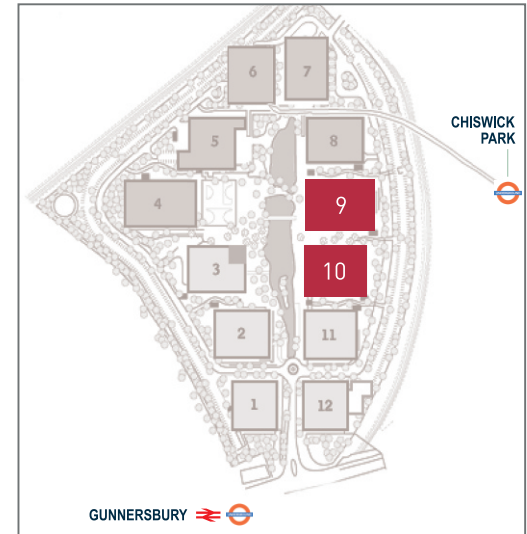

LONDON OFFICE LOCATION MAP

Tullow's office is located five miles from central London and eight miles from Heathrow, less than half a mile from the Chiswick roundabout which gives easy access to the M4, A4, and the London circulars. If arriving via the M4 use exit J2. Gunnersbury Tube is opposite the entrance to the business park and another two tube stations and rail stops are just a short walk away.