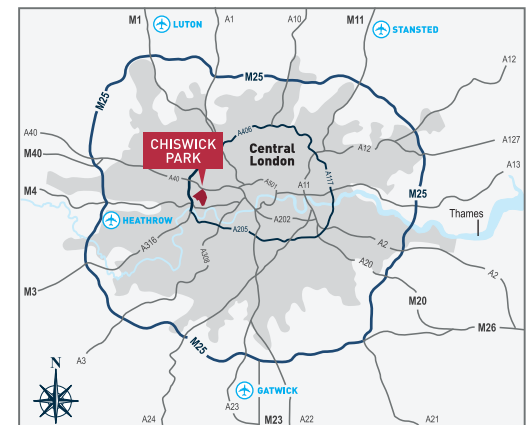

LONDON OFFICE LOCATION MAP

Tullow's office is located five miles from central London and eight miles from Heathrow, less than half a mile from the Chiswick roundabout which gives easy access to the M4, A4, and the London circulars. If arriving via the M4 use exit J2. Gunnersbury Tube is opposite the entrance to the business park and another two tube stations and rail stops are just a short walk away.